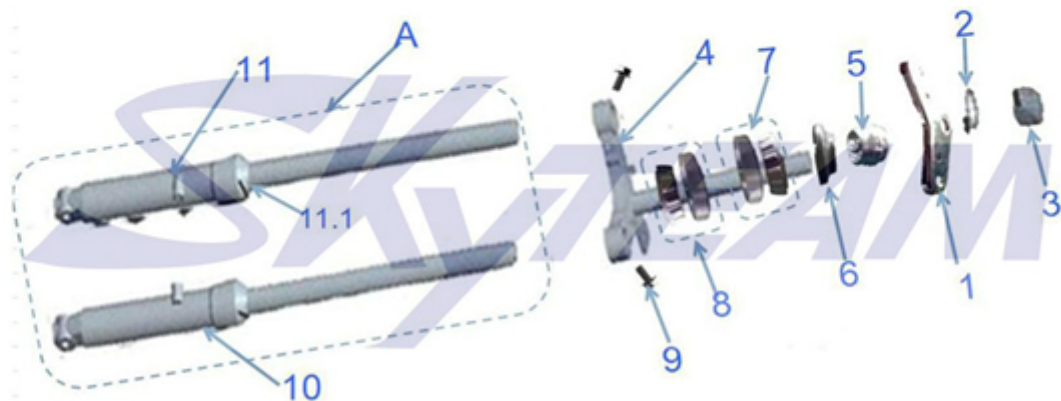

No.	Part number	Part name(ENGLISH)	Quantity
-----	-------------	--------------------	----------

FRONT FORK : FRONT FORK

1	51310-15A00	Steering Head	1
2	51612-Z1000-304	Washer	1
3	51633-Z1000	Steering Nut	1
4	51410-16A10	Steering Stem	1
5	51631-D0300	Steering Locking Nut	1
6	51643-D0300	Dust Seal	1
7	51650-Z1000	Needle Bearing, Upper	1
8	51660-Z1000	Needle Bearing, Lower	1
9	GB/T16674 M8×35-Zn.DJ	M8X35 Flange Bolt	2
A	51100-16H00	Front Shock Absorber Assy.	1
10	51150-16H00	Shock Absorber, Front, Lh	1
11	51160-16H00	Shock Absorber, Front, Rh	1
11.1	51170-16H00	Oil Seal	2
11.2	51171-16H00	Seal Cap	2