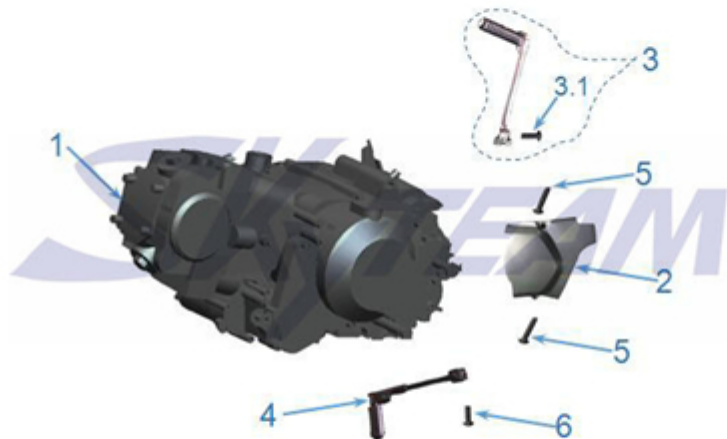

No.	Part number	Part name(ENGLISH)	Quantity
-----	-------------	--------------------	----------

ENGINE PART : ENGINE

1	11000-16H03	125cc Engine	1
2	11001-16A00	Rear Left Cover, Engine	1
3	26300-17K00	Kick Starter	1
3.1	GB/T 5783 M6X20-Zn	M6×20 Bolt	1
4	25600-18H00	Shift Pedal Assy	1
5	GB/T 16674 M6X28-Zn	M6×28 Bolt	2
6	GB/T70.1 M6X20-Zn.DJ	M6X20 Screw	1